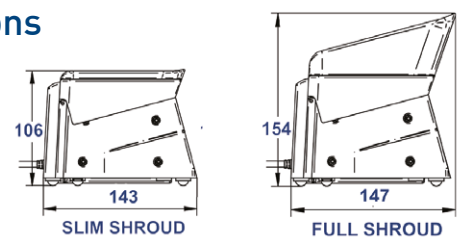

Shroud options

OCR640e Desktop ePassport and eID card reader specifications

MRZ reading

Standard OCR fonts: OCR-B

Machine readable passports (MRP): 2 lines of 44 characters to ICAO 9303

Machine readable visas (MRV): 2 lines of 44 characters, 2 lines of 36 characters to ICAO 9303

Travel documents: 2 lines of 36 characters, 3 lines of 30 characters

Imaging

Glass Platen: 4mm Toughened Conturan

Active scan area: 132mm x 88mm

Full-page: JPG, BMP, TIFF, PNG

Illumination sources: visible/white, IR, UV LED's

Resolution: 400 DPI

Contactless RFID reading (variant)

Interoperability: ICAO DOC 9303, LDS1.7, ISO18013 (Driving Licence), PA, AA, BAC, EAC v1.11 (CA, TA), EAC v2.0x (PACE v2, ICAO SAC, CA v2, TA v2)

Operating frequency: 13.56 MHz

Supported documents: ISO 14443 type A & B auto-detecting; secure and high-speed data transmission; Mifare memory card support (Mifare ultralight, 1K, 4K cards)

Application interface: PC/SC compliant device

Barcode reading (option)

Linear (1D): EAN / UPC, Code 2 of 5, Interleaved 2 of 5, IATA 2 of 5, Code 39, Code 128 *

2D: IATA resolution 792, PDF417, Aztec, DataMatrix and QR codes *

* Full list of supported barcodes available upon request

Mechanical

Size: 163W x 147D x 154H mm

Body: Dark grey ABS

Glass: BS EN60068-2-75 & IEC 62262:2002, rated to 6.375J impact

Weight: 850g

Security: Kensington® security slot

Power supply

+24 VDC via DC jack

Communications & host

Communication: USB 2.0 high speed

Host: Windows 7 & above, Win 32/64 bit; Pentium-4 3GHz and 2GB RAM minimum

Environmental

Temperature: Operating 0 °C to 50 °C
Storage: 0 °C to 60 °C

Humidity: 0 to 95% non-condensing

Approvals:

FCC 47CFR Part 15 Subpart B Class A, EN 55022 Class B, EN 55024, FCC 47CFR Part 15 Subpart C, ETSI EN 302 291, EN 60950-1

Variant

OCR640n Desktop: As OCR640e but *without RFID functionality*

Option

Barcode Reading: 1D/2D

Slim Shroud: Low profile, open-faced

Ver: 1.8 January 2016

OmniData Services Group LLC
11010 Neeshaw Dr., Bldg B
Houston, TX 77065, USA
+281-469-4365
sales@omnidatasys.net

Access IS
18 Suttons Business Park
Reading, Berkshire
RG6 1AZ, United Kingdom
Tel: +44 (0) 118 966 3333

Access (North America) inc
Atlanta, Georgia, USA
Airport & Airlines: +1-770-645-2771
ID & Security: +1-703-403-6848
Transport & Ticketing: +44 118 966 3333

Access IS
Interfacing Solutions

For further information email: sales@access-is.com or visit our website: www.access-is.com
All trademarks acknowledged. Specifications subject to change without prior notice.
All literature is for outline information only.