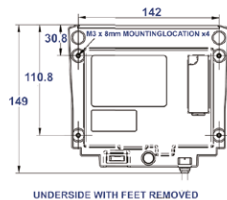

Example of device capabilities

PASSPORT INFORMATION

Last name	ELLIS
First name	TIM
Date of birth	01/01/1970
Expiry date	08/12/2020
Nationality	CANADIAN
Document No.	PMG920909

Photo

Fingerprint

Colour

Ultraviolet (UV)

Infrared (IR)

DOCUMENT AUTHENTICATION

Genuine Document

eMRTD SECURITY

- Basic Access Control
- Chip Authentication
- Active Authentication
- Passive Authentication
- Terminal Authentication
- Extended Access Control
- Supplemental Access Control

Hardware dimensions